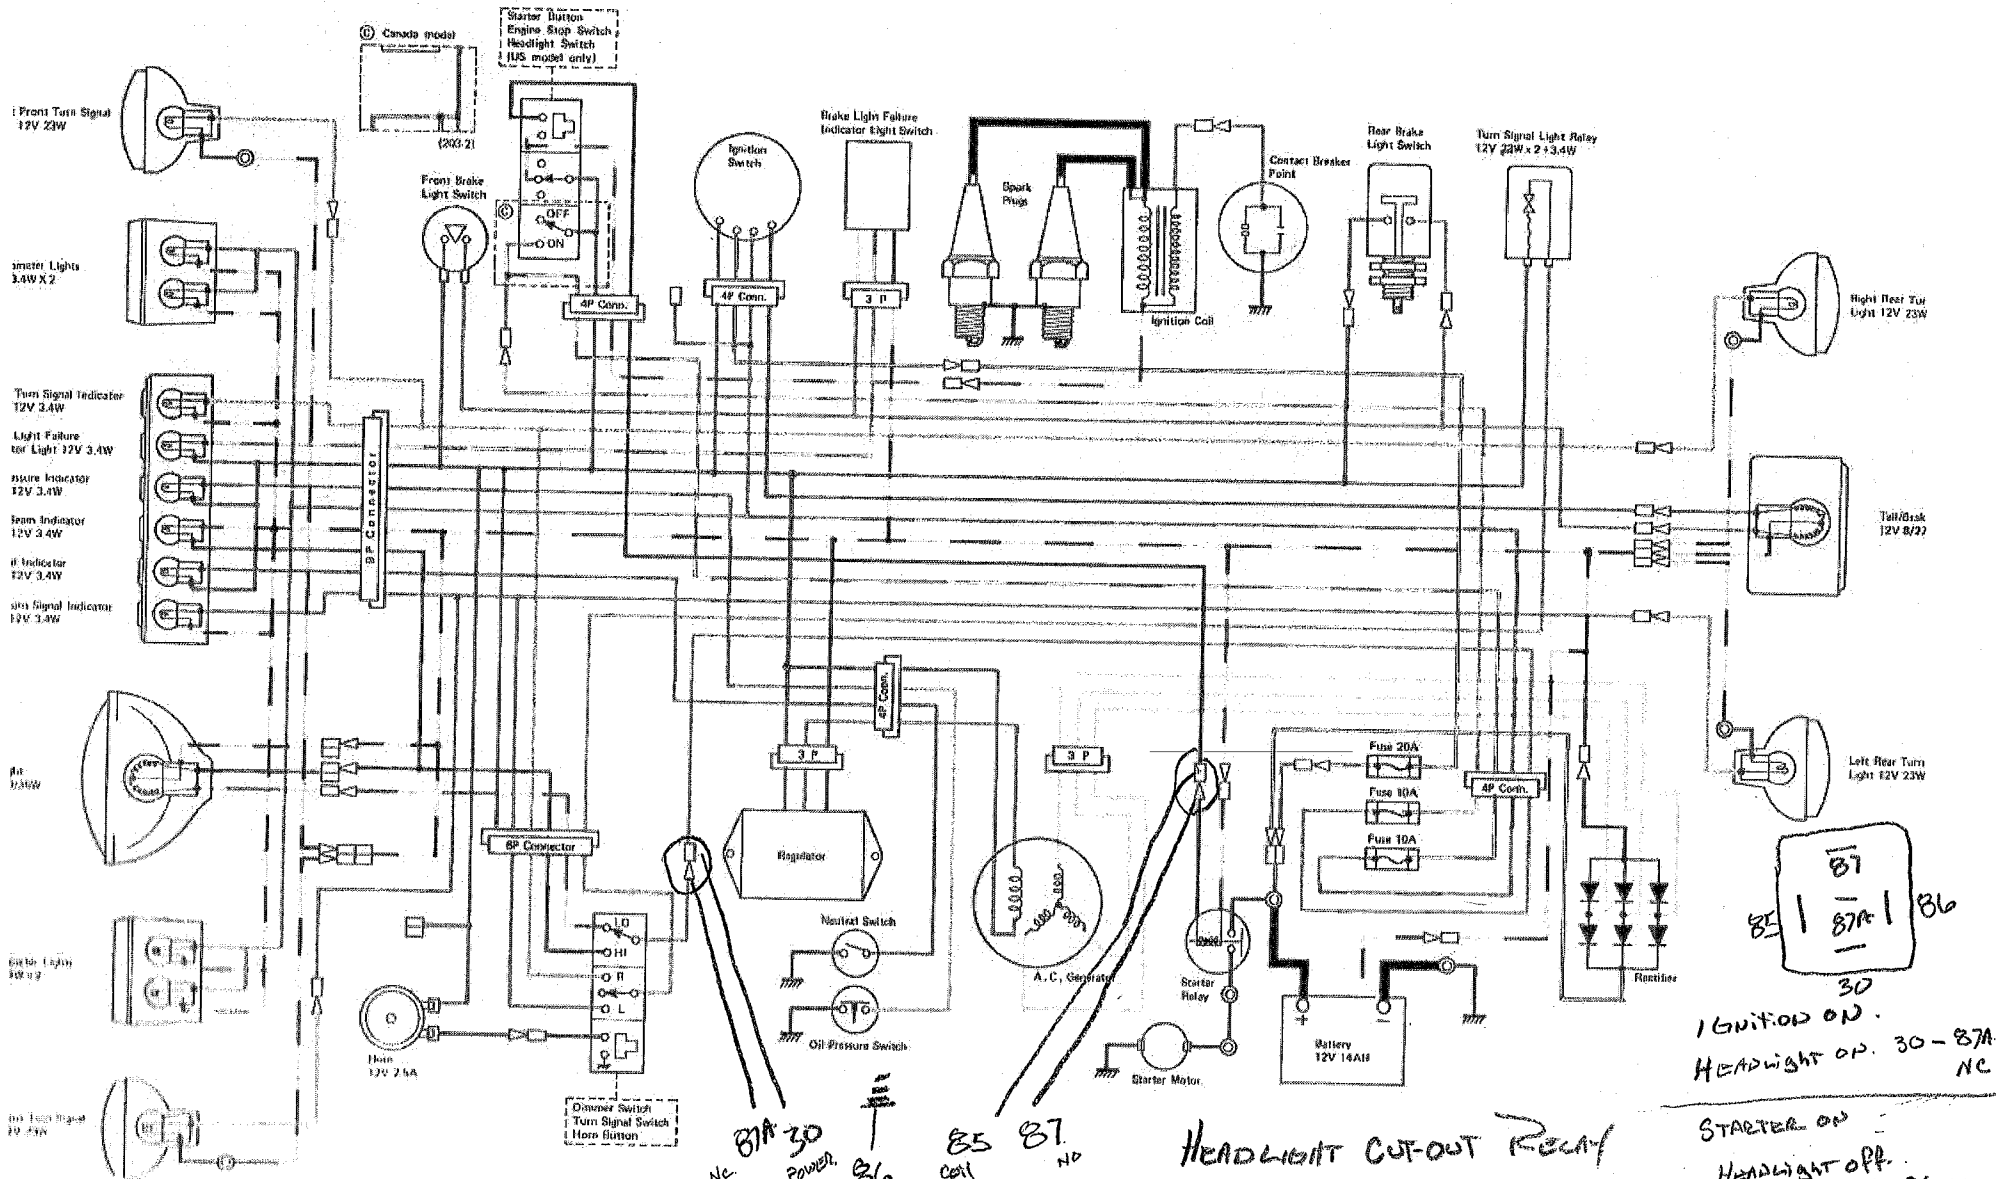

Z750-B1 Wiring Diagram (US, Canadian Model)

Left Handlbar Switch Connections

Throttle Position		Throttle Switch		Turn Signal Switch			
Color	Wiring	Color	Wiring	Color	Wiring	Color	Wiring
Black	12V	Black	12V	Green	Left	Orange	Right
Red	12V	Red	12V	Blue	Left	White	Right

Ignition Switch Connections

Lead Color	Ignition	Battery	Tail 1	Tail 2
Brown	ON	ON	ON	ON
White	OFF	OFF	OFF	OFF
Blue	ON	OFF	ON	OFF
Red	OFF	ON	OFF	ON

Right Handlbar Switch Connections

Starter Button			Engine Stop Switch			Headlight Switch		
Color	Wiring	Wiring	Color	Wiring	Wiring	Color	Wiring	Wiring
Black	12V	12V	Black	12V	12V	Black	12V	12V
Red	12V	12V	Red	12V	12V	Red	12V	12V
Blue	12V	12V	Blue	12V	12V	Blue	12V	12V